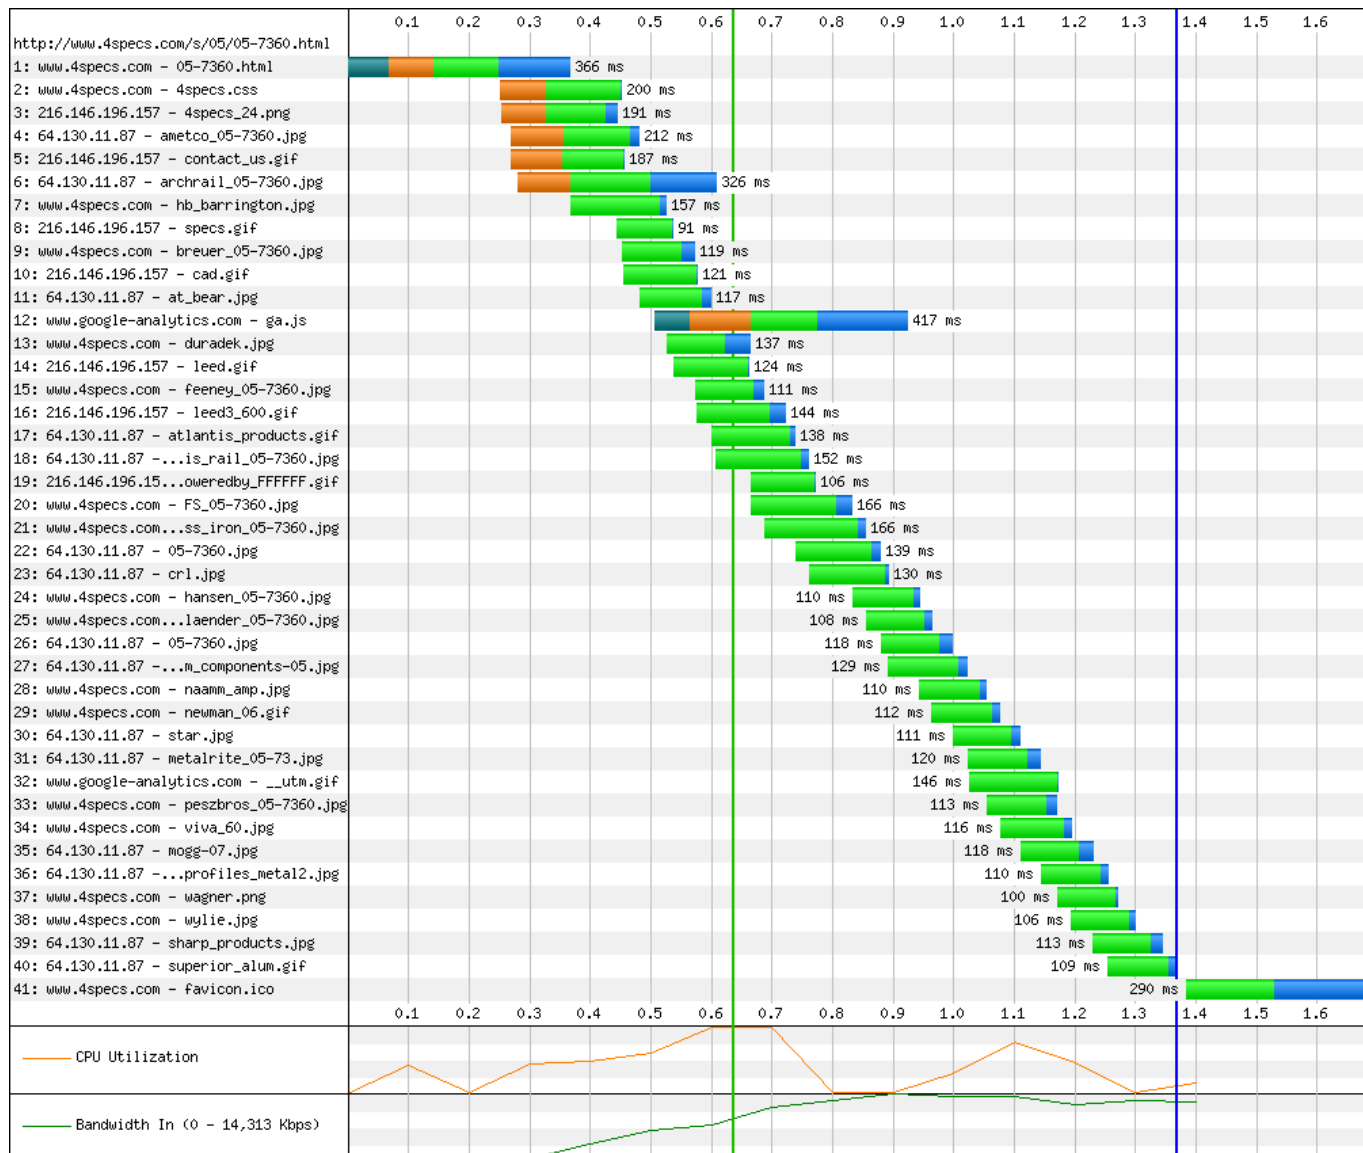

Home   New Test   New Comparison   Test Result   Test History   Forums   Contact

Summary   Detailed Results   Performance Review   Optimization Report   Content Breakdown   Domain Breakdown   Screen Shot

Web page performance test details for <http://www.4specs.com/s/05/05-7360.html>

Test completed - 03/14/10 15:07:35 from Dulles, VA - 1.5Mbps ADSL

Load Time	First Byte	Start Render	Result (error code)	Document Complete			Fully Loaded		
				Time	Requests	Bytes In	Time	Requests	Bytes In
1.367s	0.249s	0.634s	0	1.367s	40	165 KB	1.367s	40	165 KB

### Waterfall View

DNS Lookup	Initial Connection	Time to First Byte	Content Download	Start Render	Document Complete	3xx result	4xx+ result
------------	--------------------	--------------------	------------------	--------------	-------------------	------------	-------------

### Connection View