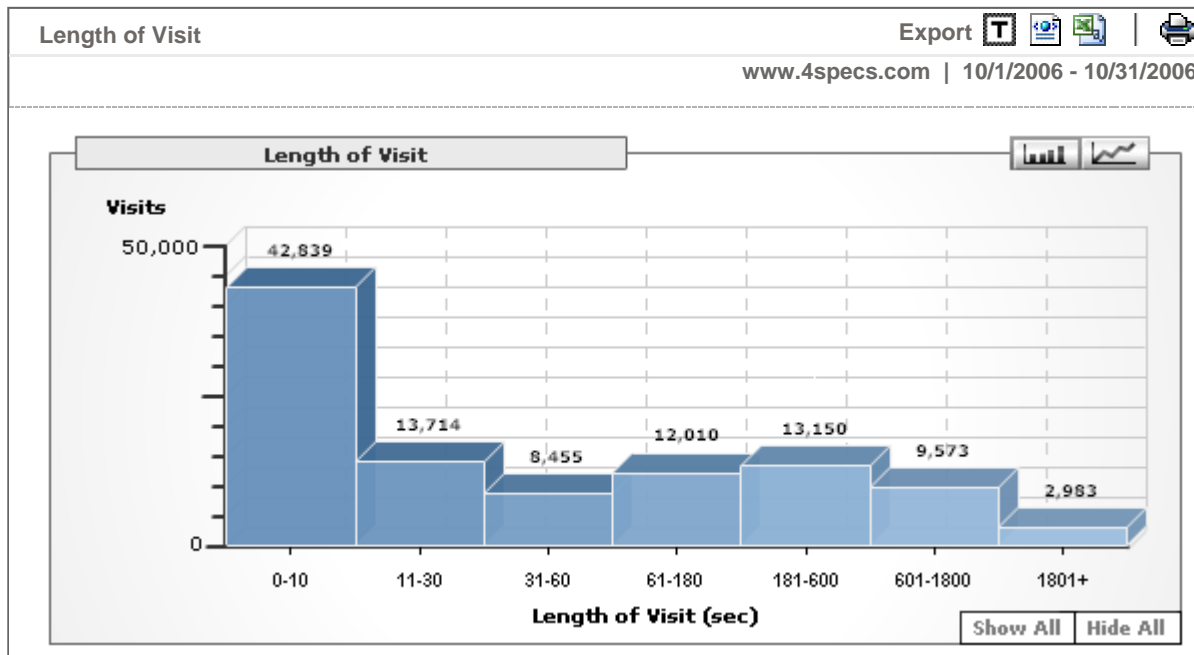

Help Information

Length of Visit

How much time do visitors spend on my website? Visits of less than ten seconds appear to the left of the graph; visits of more than 1801 seconds appear on the right side of the graph.

To compare two date ranges, click the icon on the Date Range title bar.

- Connection Speed
- Hostnames

Date Range 

View By 

◀ **2006** ▶

Jan	Feb	Mar	Apr	May	Jun	
Jul	Aug	Sep	Oct	Nov	Dec	
S	M	T	W	T	F	S
→ 1	2	3	4	5	6	7
→ 8	9	10	11	12	13	14
→ 15	16	17	18	19	20	21
→ 22	23	24	25	26	27	28
→ 29	30	31	1	2	3	4