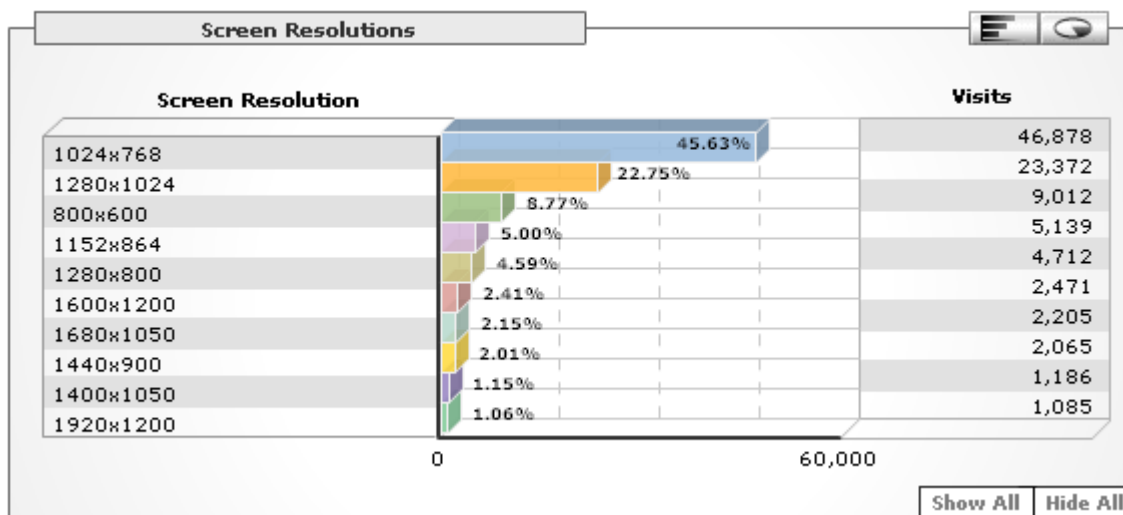

Date Range

View By Default

Screen Resolutions

Export

www.4specs.com | 10/1/2006 - 10/31/2006

Prev << 1-10 | 157 >> Next Display 1 10 Filter

Screen Resolution	Visits	Percent
1. 1024x768	46,878	45.63%
2. 1280x1024	23,372	22.75%
3. 800x600	9,012	8.77%
4. 1152x864	5,139	5.00%
5. 1280x800	4,712	4.59%
6. 1600x1200	2,471	2.41%
7. 1680x1050	2,205	2.15%
8. 1440x900	2,065	2.01%