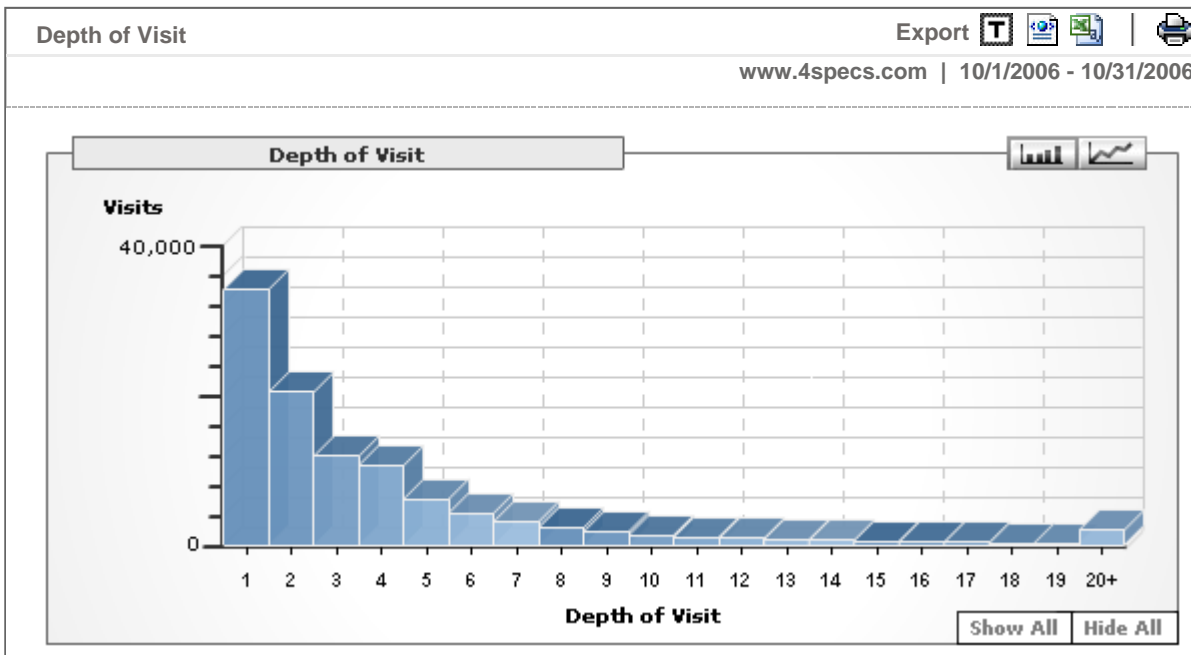

**Help Information**

**Depth of Visit**

How many pages are viewed during a visit to my website? Visits of a single page appear on the left of the graph; visits of twenty pages or more appear on the right side of the graph.

To compare two date ranges, click the icon on the Date Range title bar.