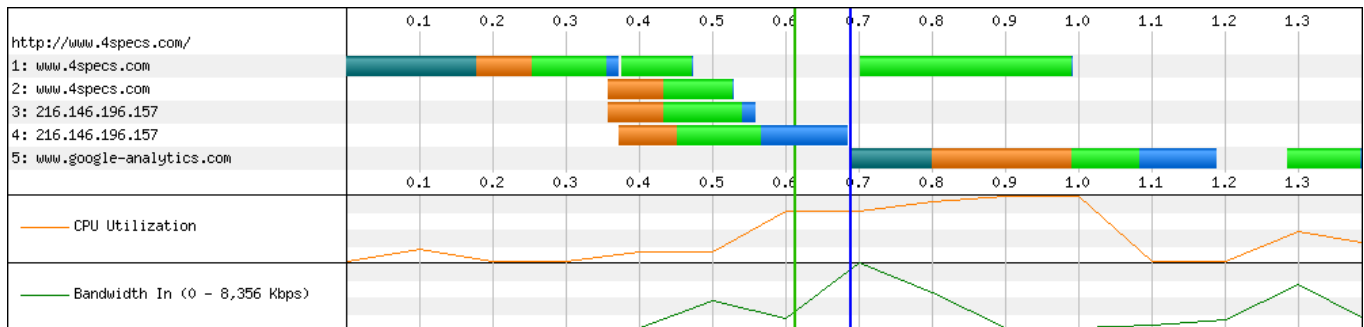

[Website Usability Testing](#)
Clients love website usability testing with the IntuitionHQ tool.
www.intuitionhq.com

Ads by Google